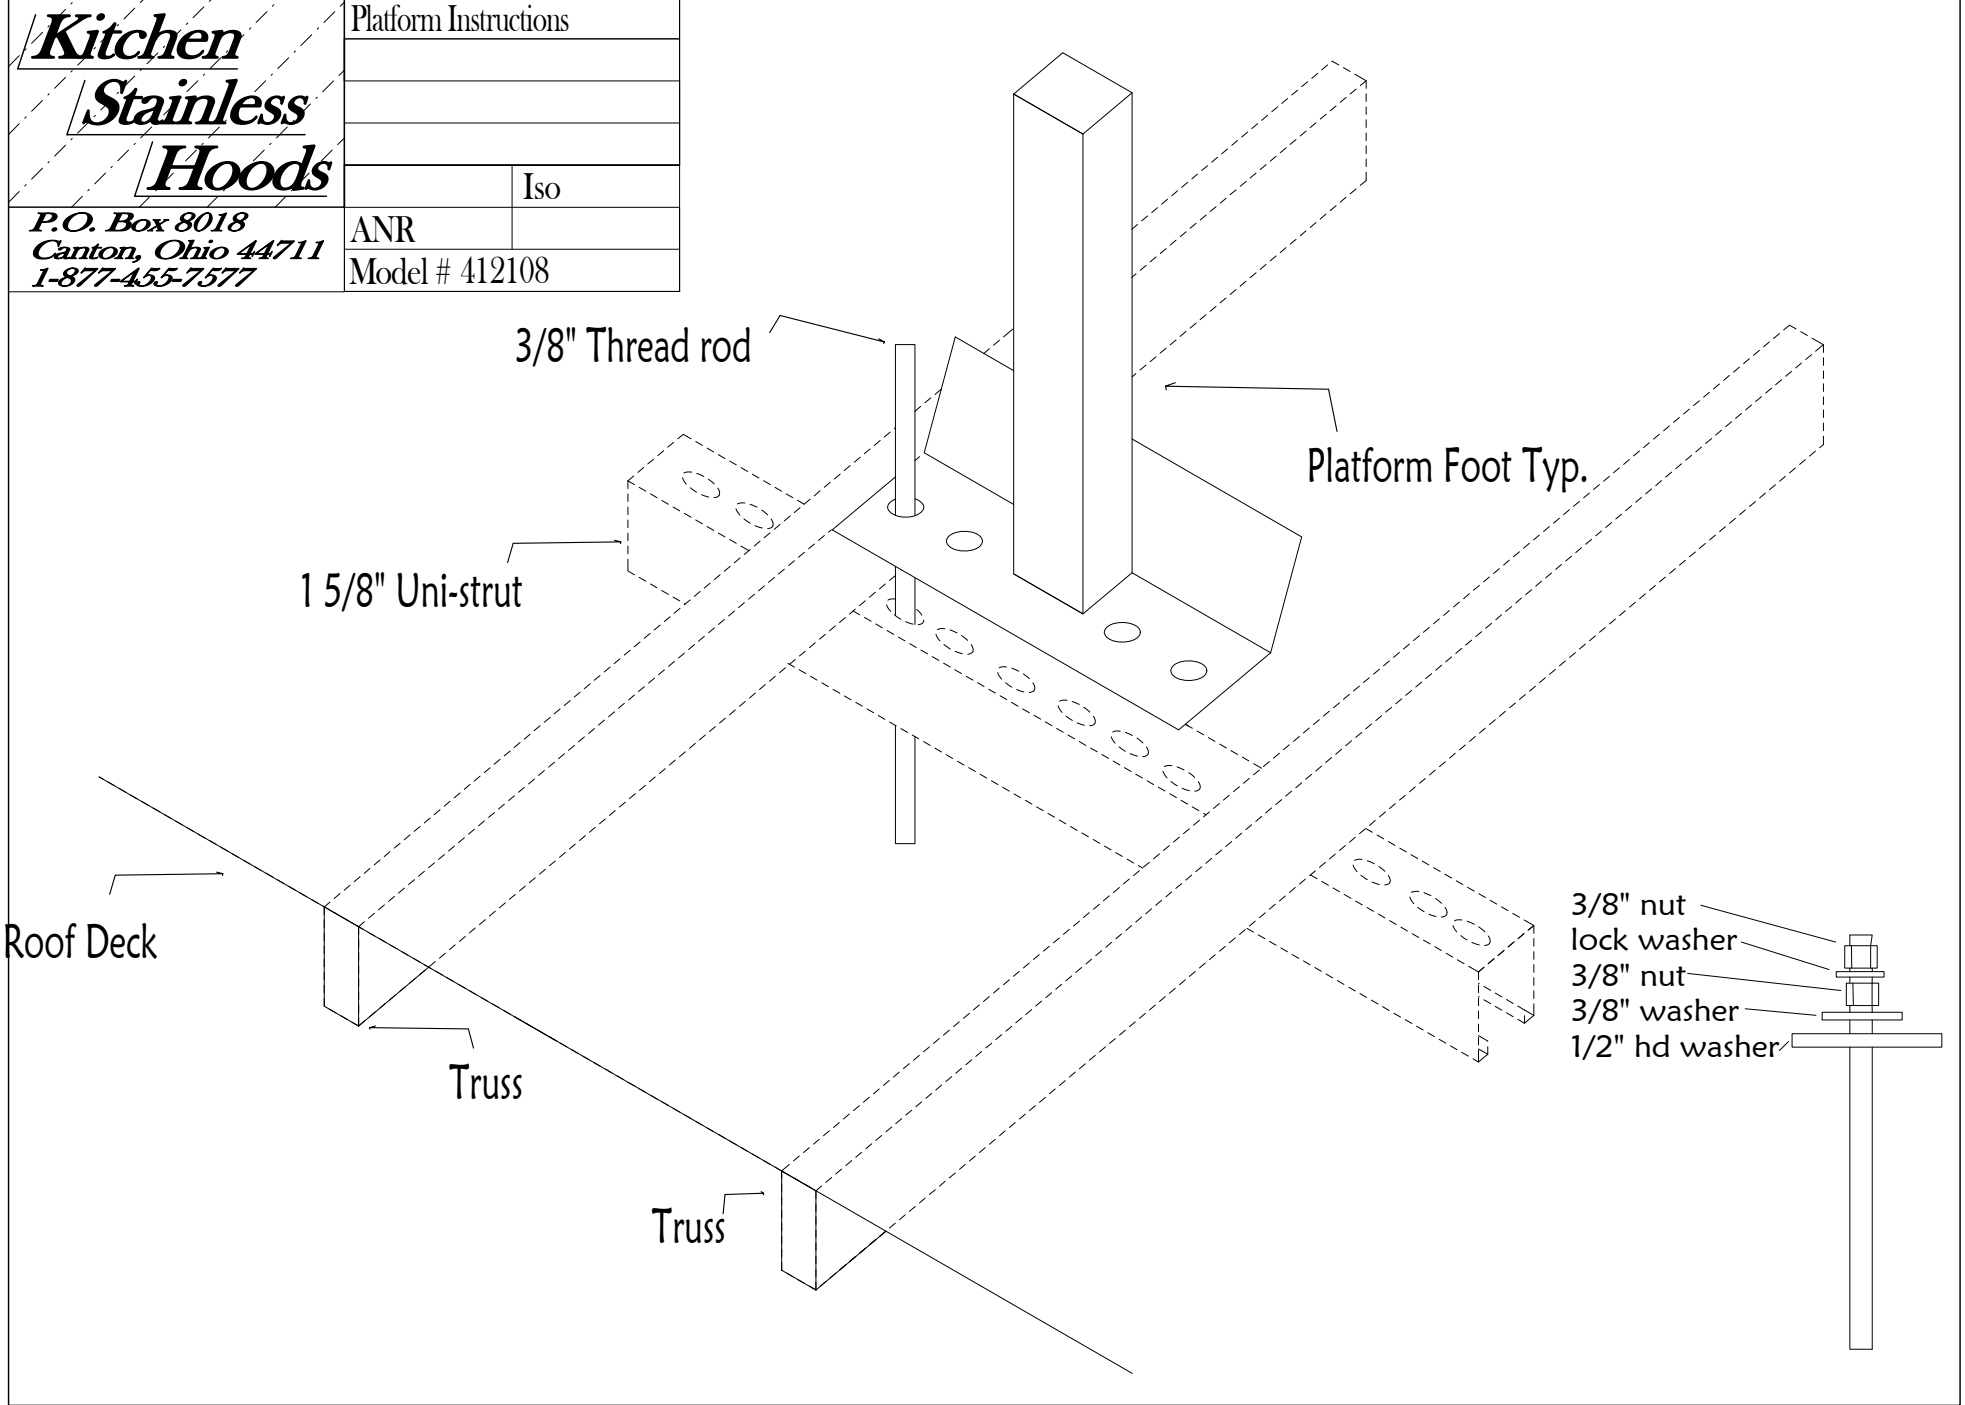

***Kitchen
Stainless
Hoods***

***P.O. Box 8018
Canton, Ohio 44711
1-877-455-7577***

Platform Instructions	
	Iso
ANR	
Model # 412108	

3/8" Thread rod

Platform Foot Typ.

1 5/8" Uni-strut

Roof Deck

Truss

Truss

- 3/8" nut
- lock washer
- 3/8" nut
- 3/8" washer
- 1/2" hd washer